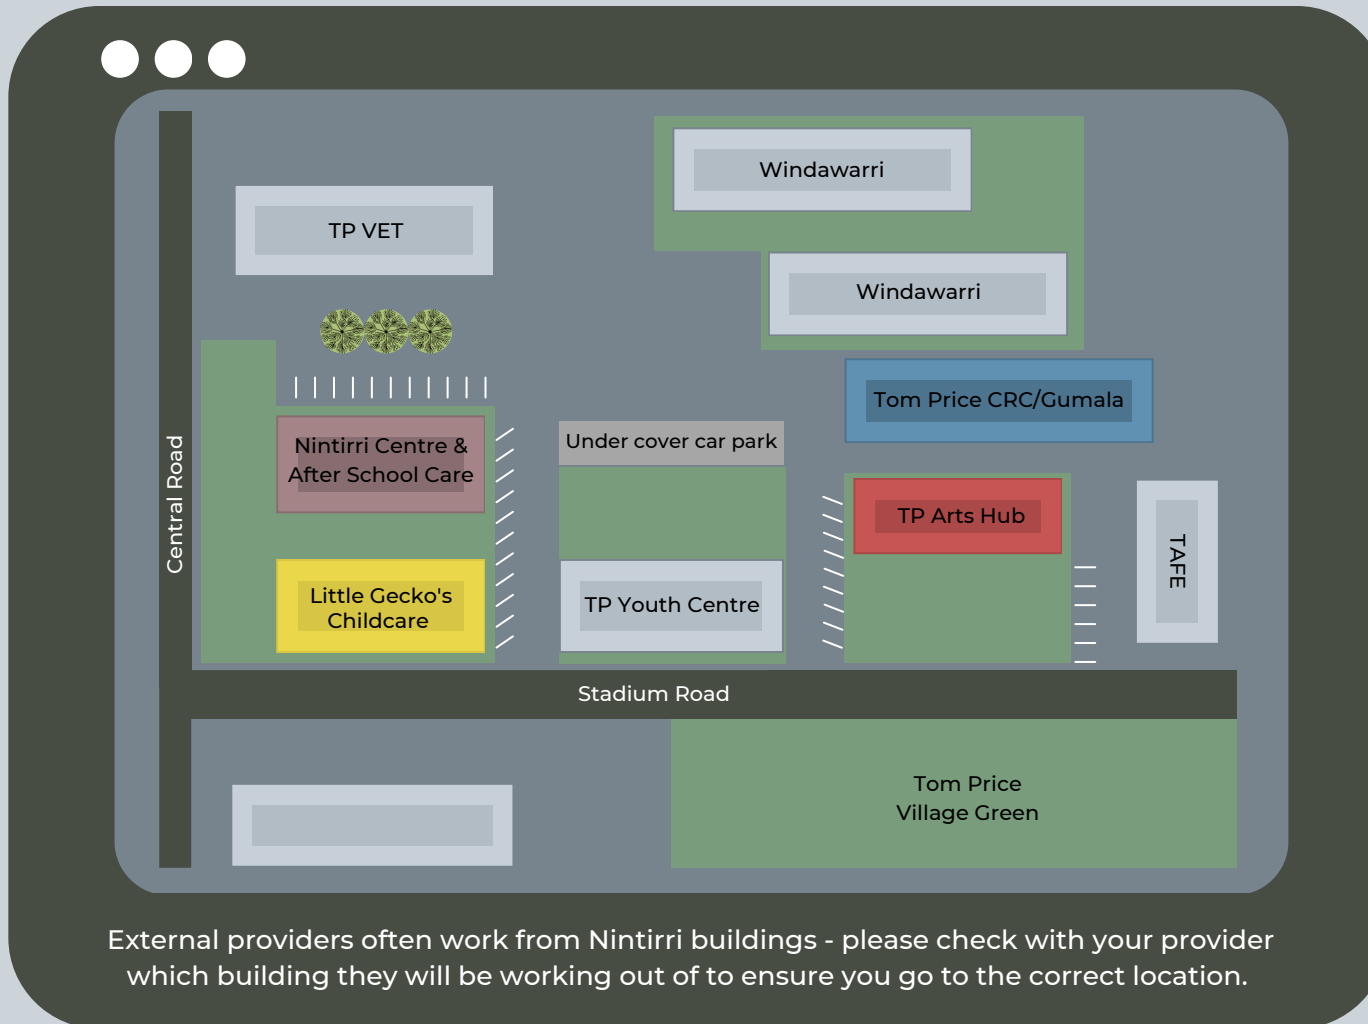

The Nintirri Centre Inc.

BUILDING LOCATIONS

NINTIRRI CENTRE INC.

- Op-Shop
- Public Use Computers
- Printing & Photocopying
- Photo Printing
- Womens Health & Midwife Clinic
- Creche
- Playgroup

TP COMMUNITY RESOURCE CENTRE

Located upstairs with entry via the middle set of stairs.

- Office Hire
- Family and Domestic Violence Services
- Exercise Classes
- Meeting Room Hire/Videoconferencing

TOM PRICE ARTS HUB

- Drop-in art room
- Music room
- Room Hire
- Kids craft activities